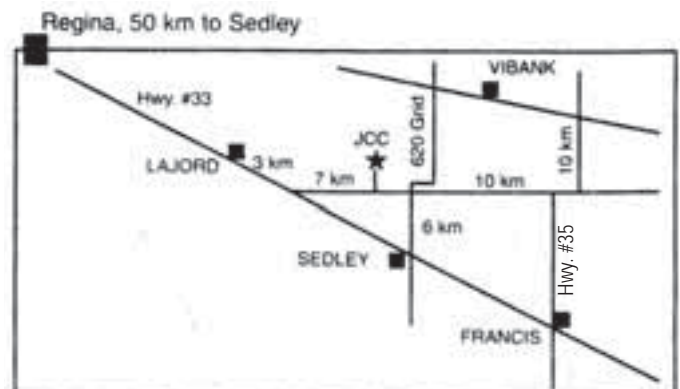

*See you sale day.  
Levi & Carmen*

**Reference Sire**

Male (AI)

**RED TER-RON MAMBO 28K**

HFX 28K 1013334 February 9 2000

RED YY 23L TOPPER 408D  
 Sire: RED YY RED KNIGHT 640F  
 RED TOP GOLDIE 40U

RED SSS BOOM TOWN 260D  
 Dam: RED ALDER ABG STAR DUST 8G  
 RED BRA STAR DUST 8B